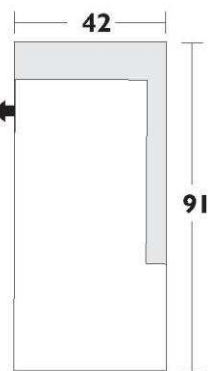

## COLLECTION:

Sofa 89L X 42D X 34H

See sectional planner sheet for piece dimensions

---

---

---

---

---

*Orangeville*  
**FURNITURE**  
DESIGNS BUILT AROUND YOU

Architect 

(519)938-9964 [www.orangevillefurniture.ca](http://www.orangevillefurniture.ca)

LAF One Arm Sofa

Armless Sofa

Armless Chair

Corner

RAF One Arm Sofa

LAF One Arm Chaise

RAF One Arm Chaise

LAF One Arm Chaise Return