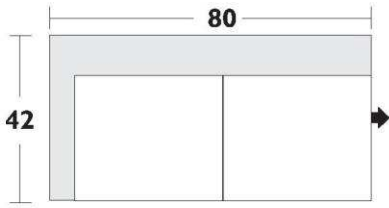

---

---

---

---

---

*Orangeville*  
**FURNITURE**  
DESIGNS BUILT AROUND YOU

Architect 

(519)938-9964 [www.orangevillefurniture.ca](http://www.orangevillefurniture.ca)