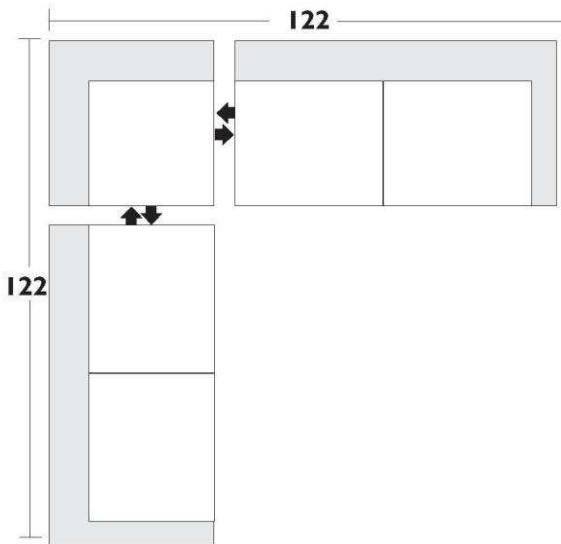

## COLLECTION:

Sofa 89L X 42D X 34H

See sectional planner sheet for piece dimensions

LAF One Arm Sofa

Armless Sofa

Armless Chair

Corner

RAF One Arm Sofa

LAF One Arm Chaise

RAF One Arm Chaise

LAF One Arm Chaise Return

RAF One Arm Chaise Return

Configuration Suggestions

Shayna