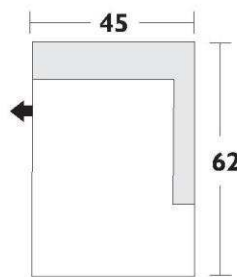

## COLLECTION:

Sofa 89L X 42D X 34H

See sectional planner sheet for piece dimensions

---

---

---

---

---

*Orangeville*  
**FURNITURE**  
DESIGNS BUILT AROUND YOU

Architect 

(519)938-9964 [www.orangevillefurniture.ca](http://www.orangevillefurniture.ca)

LAF One Arm Sofa

Armless Sofa

Armless Chair

Corner

RAF One Arm Sofa

LAF One Arm Chaise

RAF One Arm Chaise

LAF One Arm Chaise Return