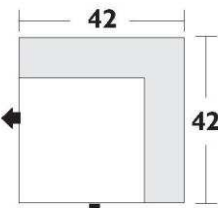

Corner

Configuration Suggestions

Shayna