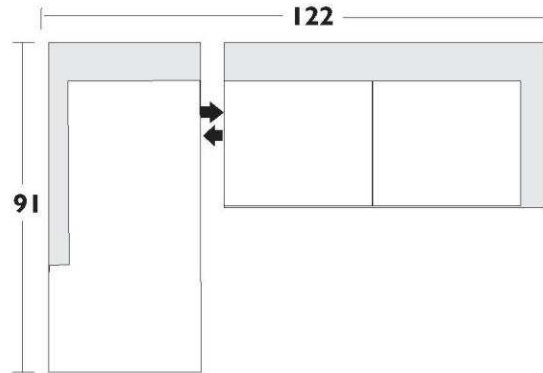

## COLLECTION:

Sofa 89L X 42D X 34H

See sectional planner sheet for piece dimensions

LAF One Arm Sofa

Armless Sofa

Armless Chair

Corner

RAF One Arm Sofa

LAF One Arm Chaise

RAF One Arm Chaise

LAF One Arm Chaise Return

RAF One Arm Chaise Return

Configuration Suggestions

Shayna